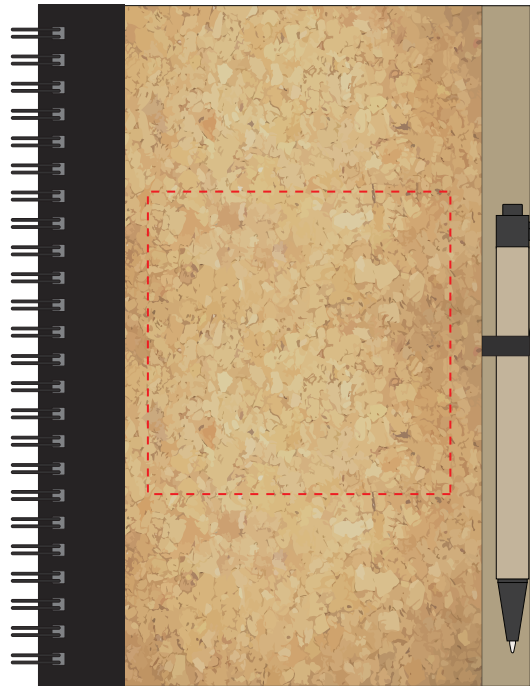

Your Ref:	Quantity:	Product Code: QS2253BK
Our Ref:	Version: 1	Product Colour: BLACK

PRINTING CONCERNS:**PRODUCT INFO: DUE TO THE NATURE OF THE PRODUCT THE PRINT POSITION MAY VARY BY 2 - 3 MM**

We stock this item in the following colours

PANTONE REFERENCE(S)

● Engrave

ARTWORK SCALE 50%

- CENTRED TO PRINT AREA
- CENTRED TO NOTEBOOK

Product Image for visualisation
- colours may vary

The dashed line is to demonstrate print area and will not appear on your printed item

To proceed, please approve visual via the online system.

ARTWORK SCALE 100%

Max engrave area: 80mm x 80mm

ARTWORK SCALE 100%

Max print area: 45mm x 7mm